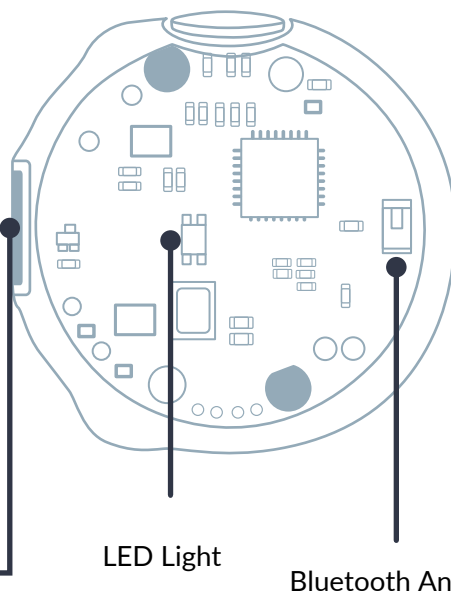

Get to Know Evo

Key Terms

- Bluetooth Antenna
- LED Lights
- Speaker
- Color Sensor
- Proximity Sensors
- Charging Port
- Line Following Sensors
- Power Button
- Charge Contacts
- Wheels/Motor

Front

Back

Top

Bottom